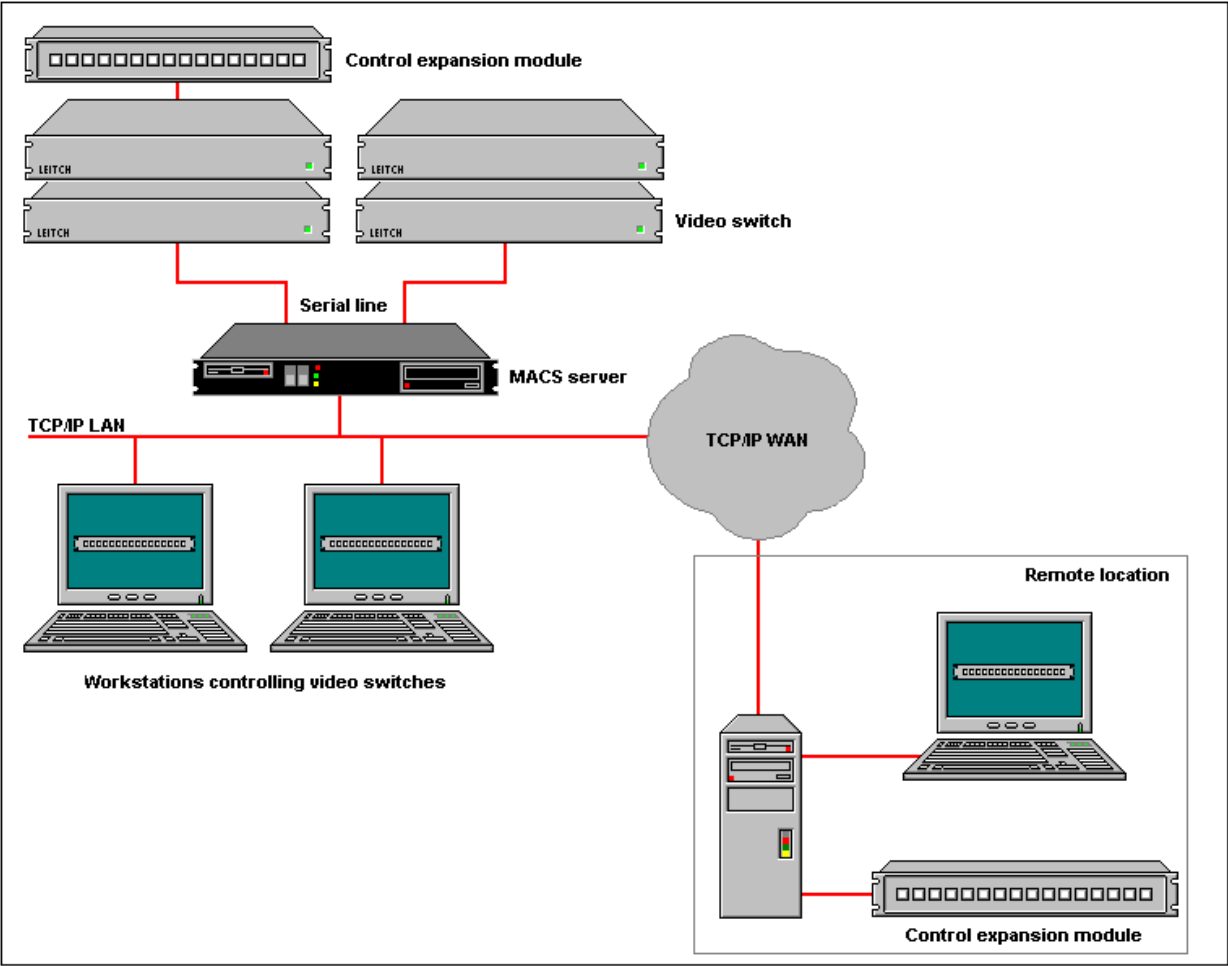

Leitch video and audio switches are commonly used in TV studios and by cable companies. These switches, and associated control panels, provide an extensive set of remote control features. *Micus Alarm and Control System (MACS)* adds to these capabilities:

- Access through local and wide TCP/IP networks
- Multi-user access from any number of local or remote computers
- Integration with other equipment managed and controlled by MACS

The following diagram depicts some of the configurations commonly used to control Leitch video and audio switches.