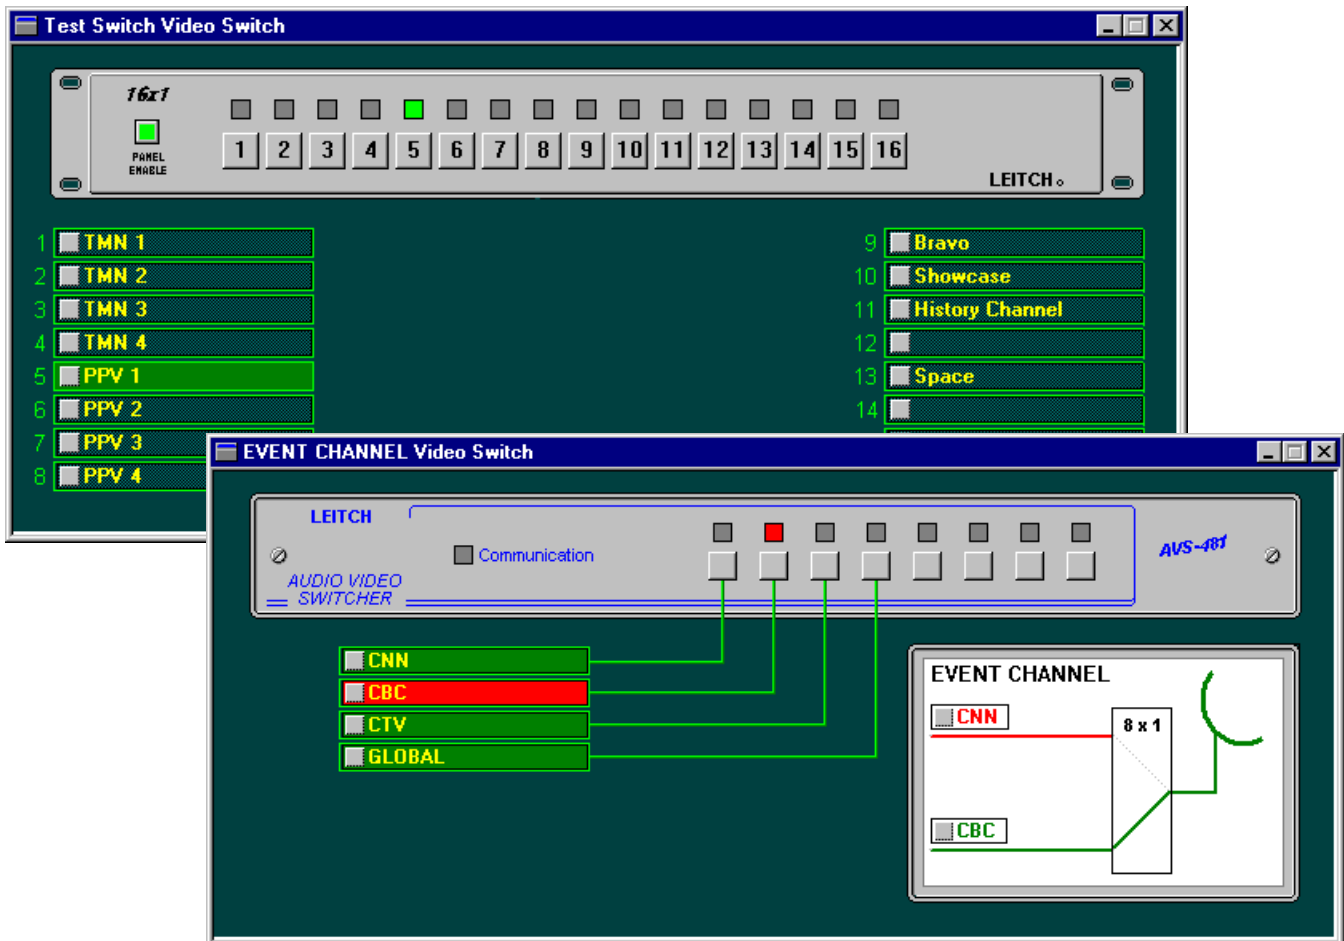

Leitch video and audio switches are commonly used in TV studios and by cable companies. These switches, and associated control panels, provide an extensive set of remote control features. *Micus Alarm and Control System (MACS)* adds to these capabilities:

- Access through local and wide TCP/IP networks
- Multi-user access from any number of local or remote computers
- Integration with other equipment managed and controlled by MACS

The following diagram depicts some of the configurations commonly used to control Leitch video and audio switches.